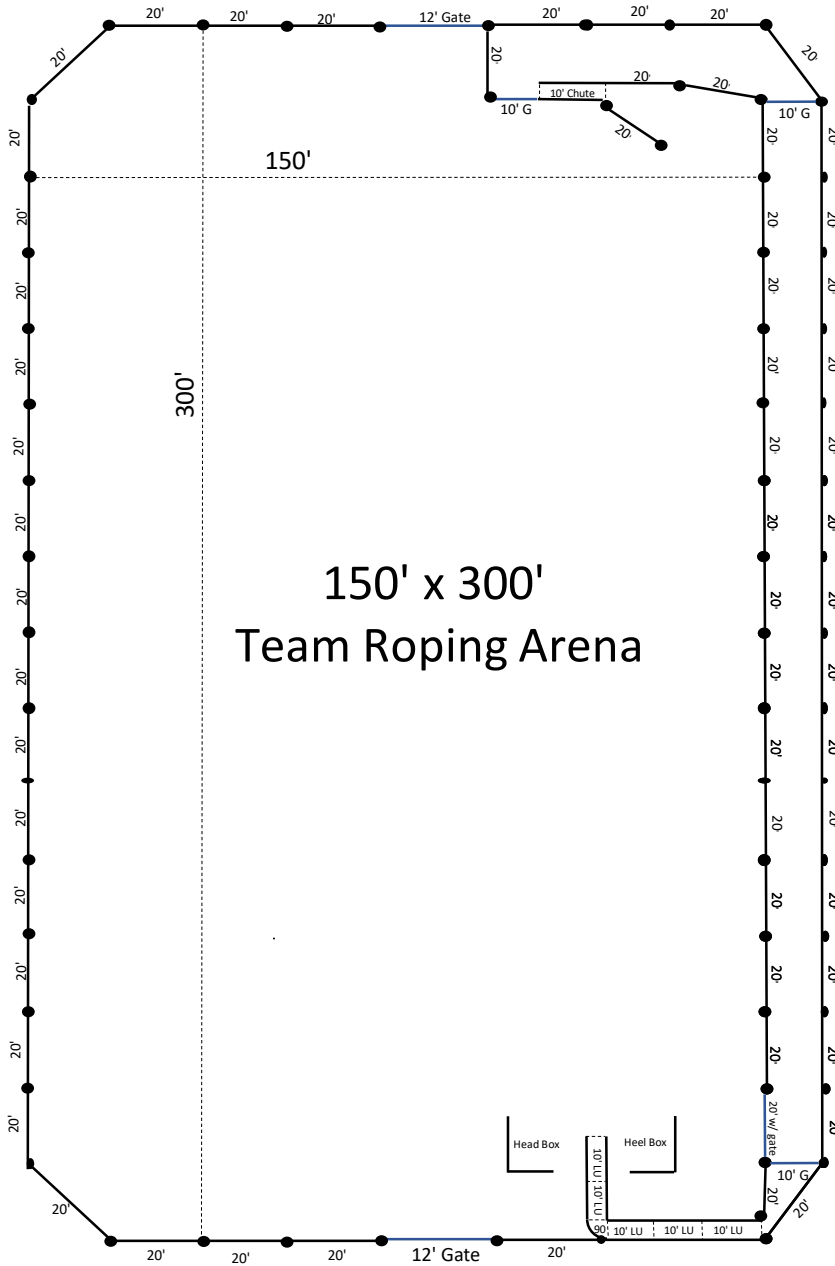

## 150' x 300' Team Roping Arena

### Team Roping Arena Package

- (59) - 20' Panels
- (2) - 12' Walk Thru Gates
- (3) - 10' Gates
- (1) 20' Panel with walk thru 10' G
- (5) Lead Ups (With or Without Wood)
- Head Box & Heel Box (With or Without Wood)
- Stripping Chute (With or Without Wood)
- Barrel Racing Alley Way Option Additional

### Available in Standard or Tall Height

Standard (4ft 8in tall, 4 rails)

Tall (6ft tall, 7 rails)

*All wood or all pipe options available, as well as mix and match.*